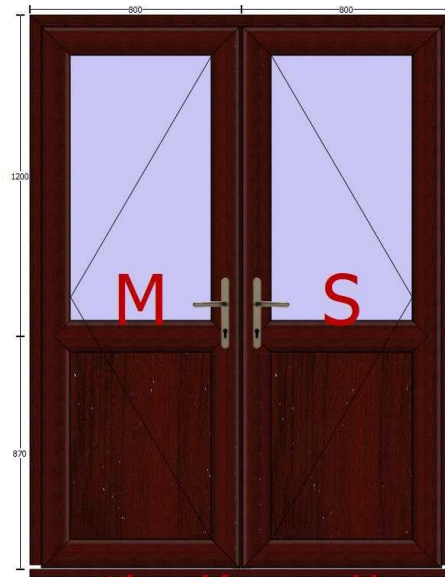

			
Item: 66	Vc2		
Composite Door Right			
			
Viewed from outside			
Detailed Specification - Composite door - open out			
Width (mm)	900 (900)	Height (mm)	2100 (2070)

Item: 67	VC2 (2)
Composite Door Right	

Viewed from outside

Detailed Specification - Composite door - open out

Width (mm)	900 (900)	Height (mm)	2100 (2070)
------------	-----------	-------------	-------------

Item: 68	Classroom
Style 3	

Viewed from outside

Detailed Specification - Open Out French Door

Width (mm)	1600 (1600)	Height (mm)	2100 (2070)
------------	-------------	-------------	-------------

Contract Ref: 2892022

Item: 69	Ladies Wc
Composite Door Right	

Contract Ref: 2892022

Item: 71	Mens Wc
Composite Door Right	

Viewed from outside

Detailed Specification - Composite door - open out

Width (mm)	900 (900)	Height (mm)	2100 (2070)
------------	-----------	-------------	-------------