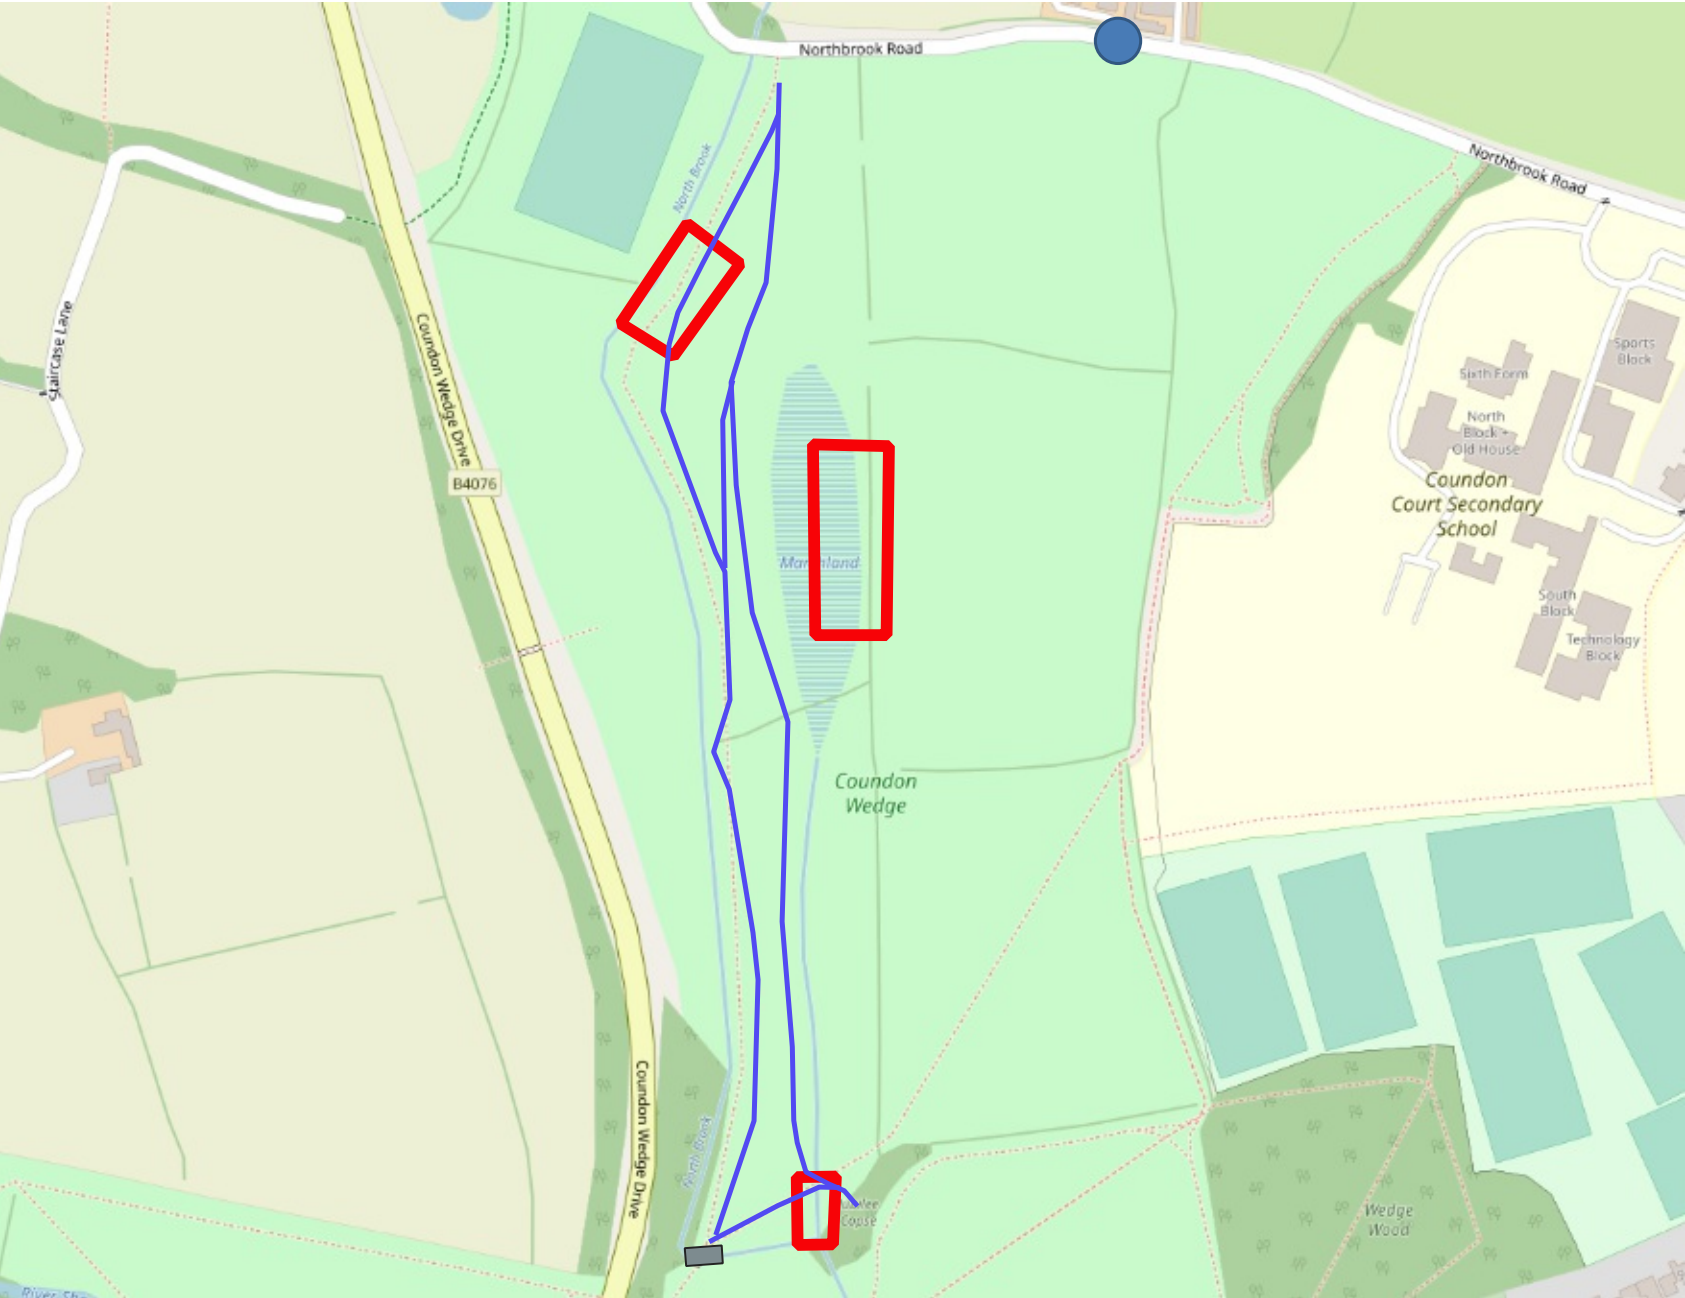

# North Brook Stage Zero Site Map

**Legend**

- Works Location
- Weir and Footbridge
- Site Entry Point
- Desire Line/Footpath

NGR: SP 30697 81440